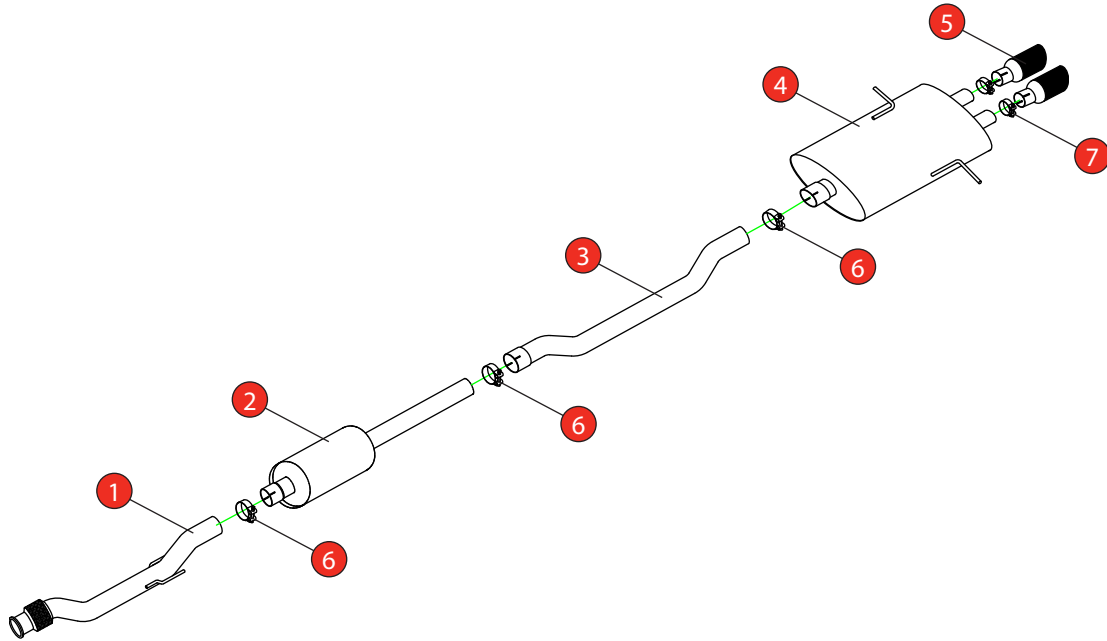

Car	Mini Cooper S R56 / R57 / R58 / R59	Part No.	SMN011C
Year	2007-2014	Fit Kits	165FK
Notes	Where not supplied use original fittings	Features	Pipe Diameter:- 70mm

Estimated Fitting Time: 1 Hour

NO.	PART NO.	DESCRIPTION	QTY
1	672BM	Front Flex Pipe	1
2	673BM	Resonated Centre Section	1
3	675BM	Link Pipe	1
4	676BM	Rear Silencer	1
5	Z023.10056	Black Ceramic Coated Daytona Trim	2
Fit Kit			
6	Z016.10063	72mm H/D Clamp	3
7	Z016.10064	63-68mm H/D Clamp	2

E-MARK	N/A
DATE	06/02/21
ISSUE	01
AUTHORISED	M.Ydlibi

NOTE: ENSURE SCORPION SYSTEM IS CLEAR OF MOVING PARTS AND ALL ORIGINAL FUNCTIONS WORK CORRECTLY.

STAY CONNECTED TO RED POWER.